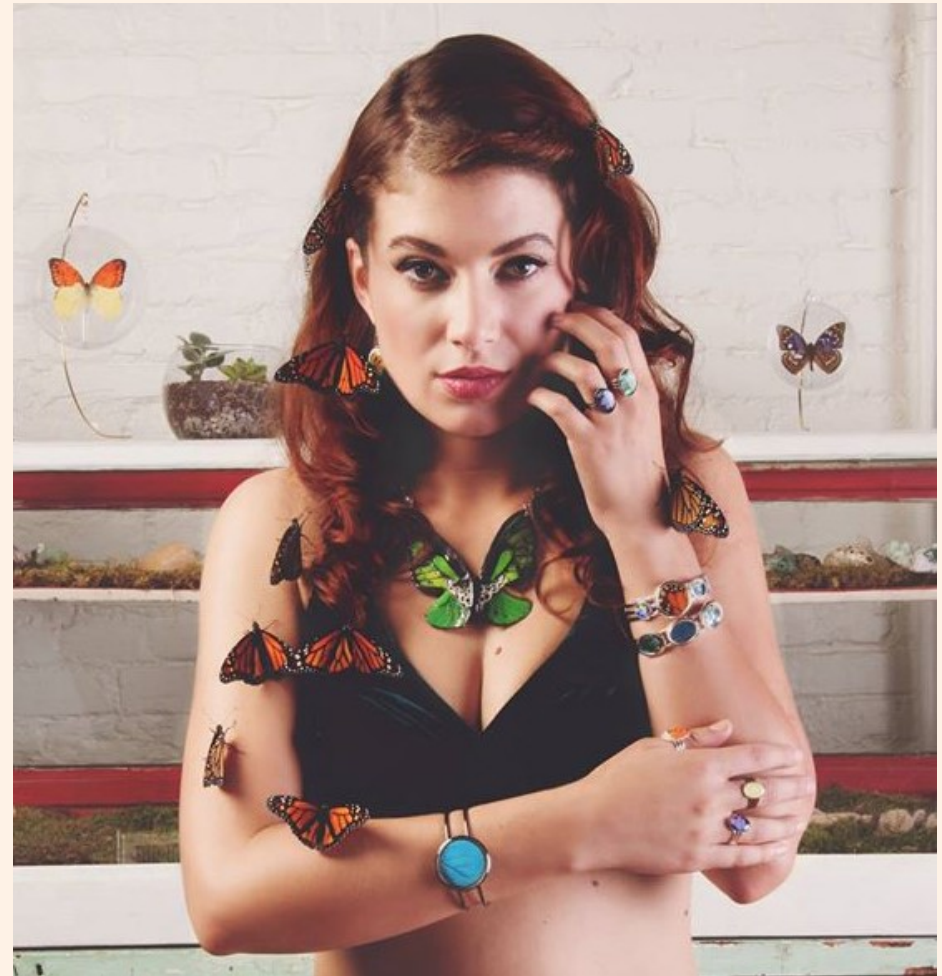

Afton Shepard

Stylist

Indiana, Kentucky, and Ohio

aftonshepard@gmail.com

812.968.9131

Butterfly Wing Bling Jewelry—Idlewild Butterfly Farm

Louisville, Kentucky

Photographer Katherine Kessler

Wardrobe, Hair, MAU, Styling: Afton Shepard

Model: Elizabeth Morrison, Heyman Talent

Bugs: Left-Millipede, Idlewild Butterfly Farm Right-Monarch Butterflies, Idlewild Butterfly Farm

Cover

Amazon.com—Pan Am Men's Innovator Bag

Photographer: David Helton

Wardrobe, Hair, MAU, Afton Shepard

Butterfly Wing Bling Jewelry—Idlewild Butterfly Farm
Louisville, Kentucky
Photographer Katherine Kessler
Wardrobe, Hair, MAU, Styling: Afton Shepard
Model: Elizabeth Morrison, Heyman Talent
Bug: Mantodea, Idlewild Butterfly Farm

Interium Hotel Sheet Set

2017 Valentine's Home Campaign

Gordmans.com

Photographer: Adriane Nickerson-Vining

Top Series

Amazon.com - Kenneth Cole Ladies Leather

Photographer: Richard Bradley

Left