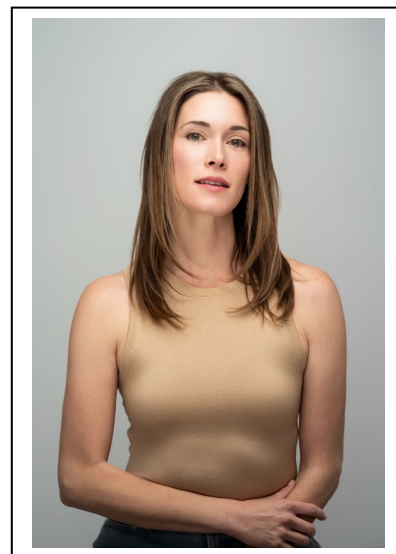

Jessica Usher

HEYMAN TALENT
(502) 589-2540

chad@heymentalent.com

devin@heymentalent.com

Appearance: Light brown/blonde hair, Hazel eyes

Height: 5'9"

Weight: 135 lbs.

Measurements:

Bust 34B

Waist 28.5

Hip 38.5

Dress size 4

Modeling

Print/editorial Swim

Print editorial Bridal

Runway

Fashion promotion

Runway and Hair

Runway

Promotional

Promotional

Courier Journal

Courier Journal

Andre Wilson- Derby Fashion